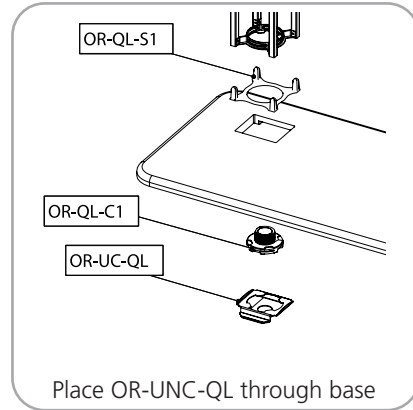

STEP 1: ASSEMBLE FRAME