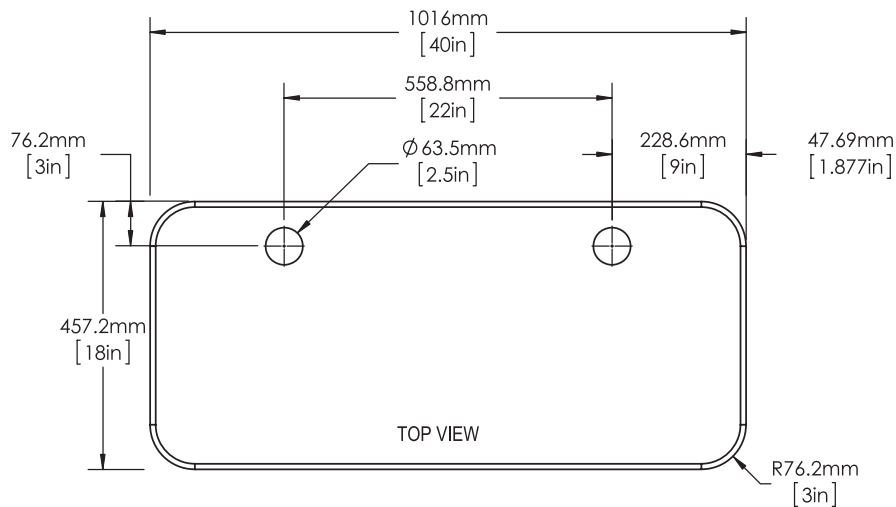

Parts Included

Part Label	Qty	Part Code
ORBITAL 36" STRAIGHT TRUSS, QL VERSION	x4	OR-36-2
ORBITAL BASE 04	x1	OR-B4
ORBITAL KIOSK COUNTER TOP 01	x1	OR-KIOSK-CT1
OPTI-MOUNT TILTING MOUNT FOR LARGE (32"-70") FLAT PANEL LCD	x1	OR-LCD4-B
ORBITAL EXPRESS TRUSS TO TRUSS CONNECTOR KIT	x2	OR-QL-T2T
ORBITAL TRUSS END CAP, 15MM THICK	x2	OR-TEC-15
ONE PIECE UNIVERSAL CONNECTOR FOR ORBITAL EXPRESS QUICK LOCK	x2	OR-UNC-QL