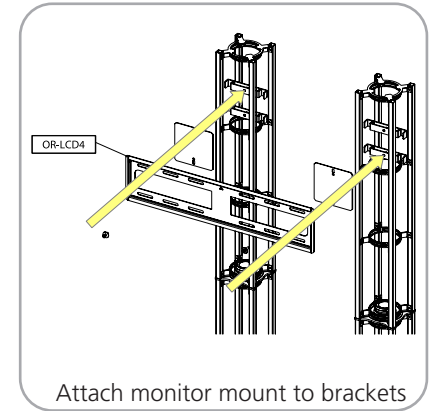

STEP 2: ATTACH MONITOR MOUNT TO TRUSS