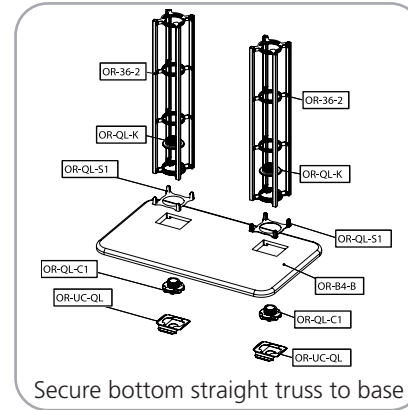

STEP 1: ASSEMBLE FRAME