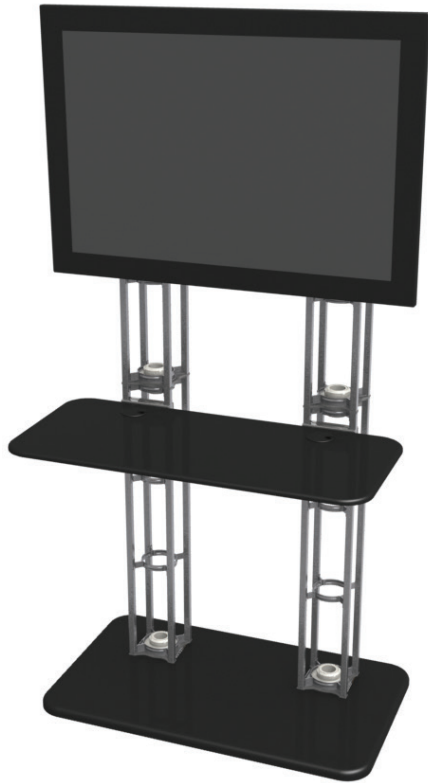

# Orbital Truss Kiosk 02

## OR-KIOSK-02

Orbital Express™ Truss Kiosks are the perfect way to display media and/or literature at any trade show, event, retail or corporate space. Kiosks complement the Orbital Truss Express line of 10', 20' and 20' by 20' displays. Monitors not included. Kiosk table tops and bases available in choice of four thermoform finishes.

## features and benefits:

- Kit Includes:

- 4 x 36" Straight truss lengths
- 1 x Finished base
- 1 x Monitor mount
- 2 x Truss end cap
- 1 x Adjustable counter top
- 2 x OCH2 cases

- Supports 70" monitor\*,  
max weight = 150 lbs

## dimensions:

Hardware

Shipping

Assembled unit:

40" w x 73.75" h x 28.25" d

1016mm(w) x 1873.25mm(h) x 718mm(d)

Weight:

89 lbs / 40.4 kgs