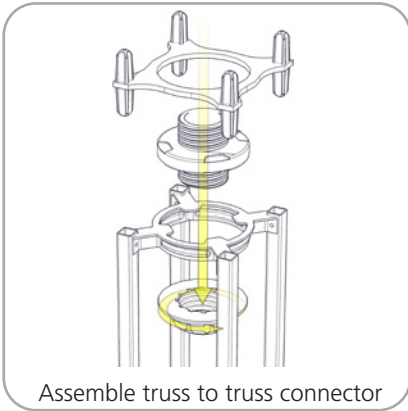

STEP 1: ASSEMBLE FRAME