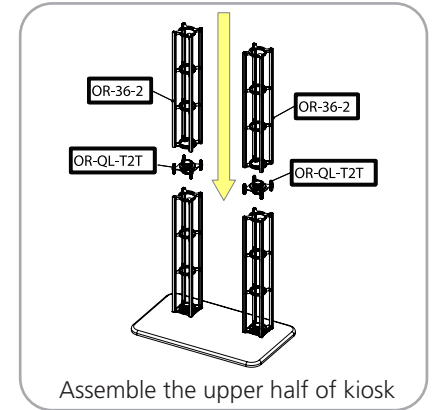

STEP 1: ASSEMBLE FRAME