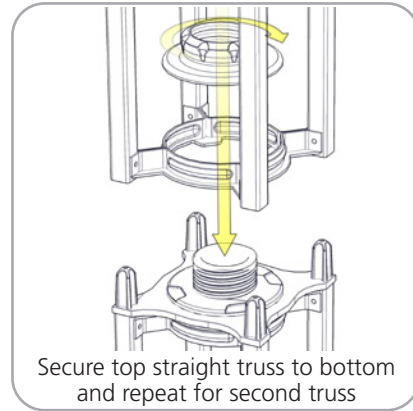

STEP 1: ASSEMBLE FRAME