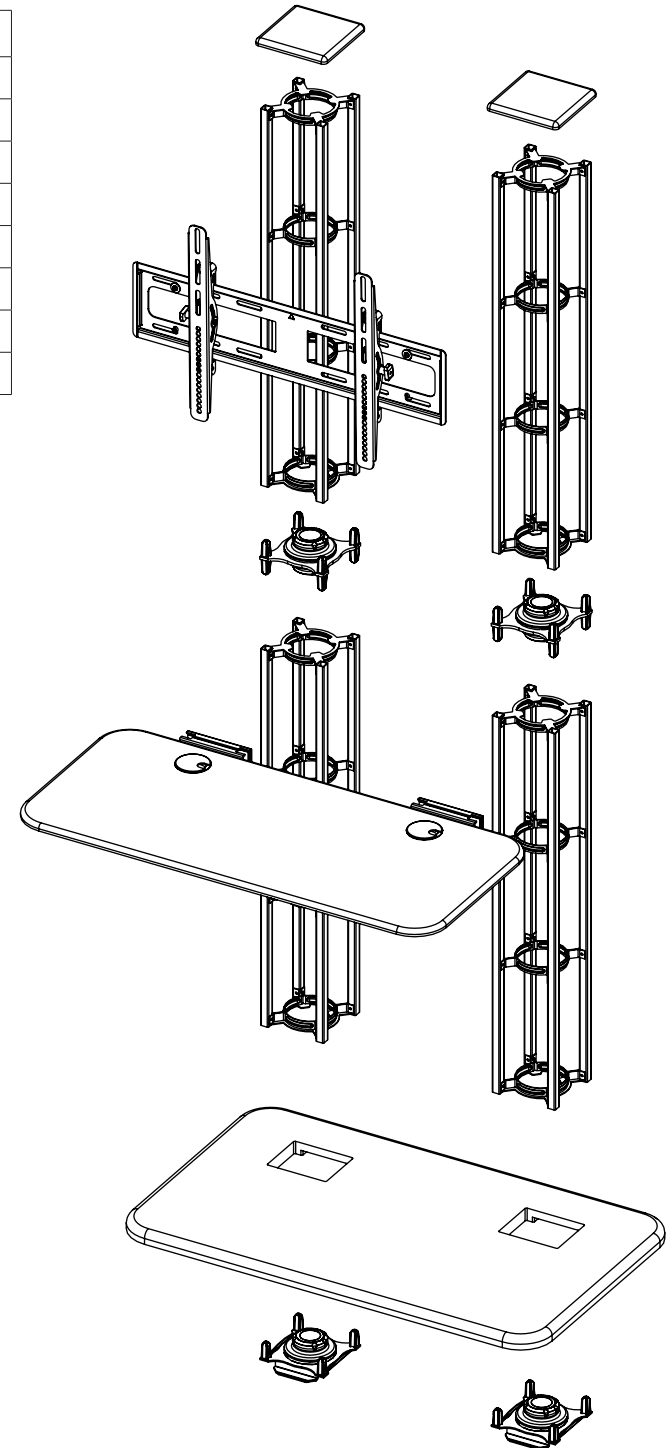

## features and benefits:

- Kit Includes:

- 4 x 36" Straight truss lengths
- 1 x Finished base
- 1 x Monitor mount
- 2 x Truss end cap
- 1 x Adjustable counter top
- 2 x OCH2 cases

- Supports 70" monitor\*,  
max weight = 150 lbs

## dimensions:

Hardware

Shipping

Assembled unit:

40" w x 73.75" h x 28.25" d

1016mm(w) x 1873.25mm(h) x 718mm(d)

Weight:

89 lbs / 40.4 kgs

## additional information:

Supports 70" monitor\*, max weight  
= 150 lbs

\*Monitor not included

Keep all packaging materials

Counter/base color options:

silver

black

mahogany

## Parts Included

Part Label	Qty	Part Code
ORBITAL 36" STRAIGHT TRUSS, QL VERSION	x4	OR-36-2
ORBITAL BASE 04	x1	OR-B4
ORBITAL KIOSK COUNTER TOP 01	x1	OR-KIOSK-CT1
OPTI-MOUNT TILTING MOUNT FOR LARGE (32"-70") FLAT PANEL LCD	x1	OR-LCD4-B
ORBITAL EXPRESS TRUSS TO TRUSS CONNECTOR KIT	x2	OR-QL-T2T
ORBITAL TRUSS END CAP, 15MM THICK	x2	OR-TEC-15
ONE PIECE UNIVERSAL CONNECTOR FOR ORBITAL EXPRESS QUICK LOCK	x2	OR-UNC-QL