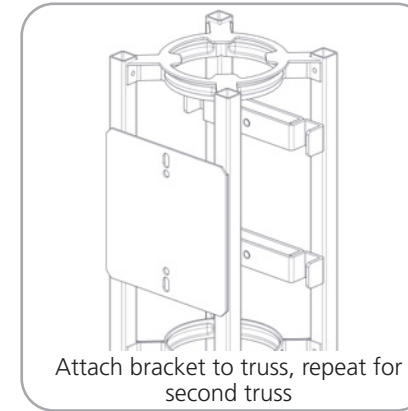

STEP 2: ATTACH MONITOR MOUNT TO TRUSS