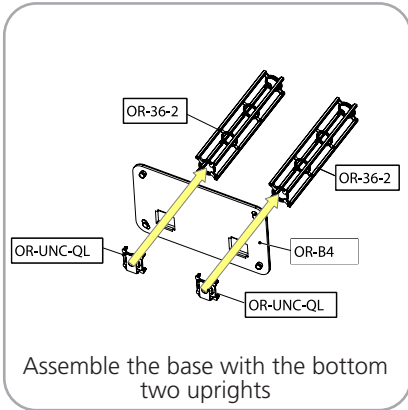

STEP 1: ASSEMBLE FRAME