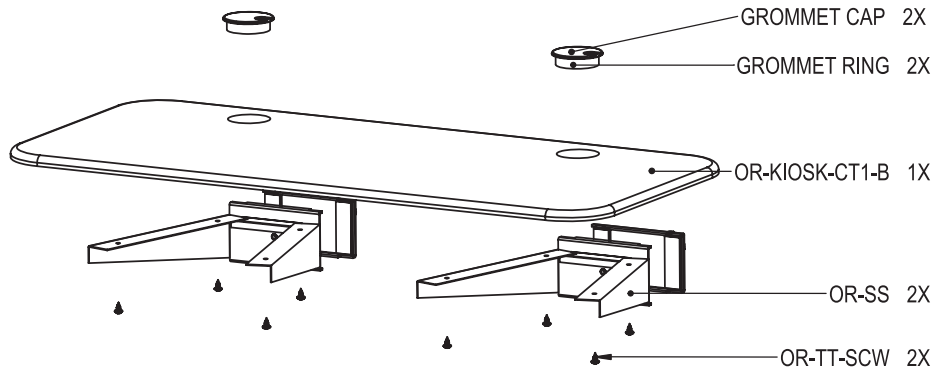

## additional information:

Supports 70" monitor\*, max weight  
= 150 lbs

\*Monitor not included

Keep all packaging materials

Counter/base color options:

silver

black

mahogany

## Parts Included

Part Label	Qty	Part Code
ORBITAL 36" STRAIGHT TRUSS, QL VERSION	x4	OR-36-2
ORBITAL BASE 04	x1	OR-B4
ORBITAL KIOSK COUNTER TOP 01	x1	OR-KIOSK-CT1
OPTI-MOUNT TILTING MOUNT FOR LARGE (32"-70") FLAT PANEL LCD	x1	OR-LCD4-B
ORBITAL EXPRESS TRUSS TO TRUSS CONNECTOR KIT	x2	OR-QL-T2T
ORBITAL TRUSS END CAP, 15MM THICK	x2	OR-TEC-15
ONE PIECE UNIVERSAL CONNECTOR FOR ORBITAL EXPRESS QUICK LOCK	x2	OR-UNC-QL