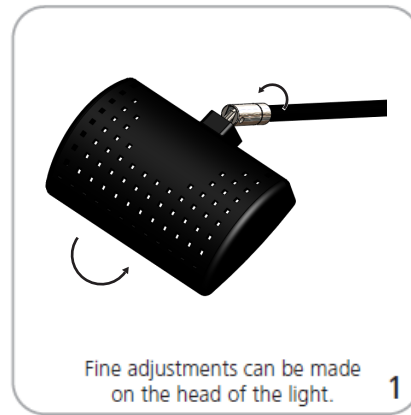

Connect the Power Supply

Link Lights

Attach Light to Extrusion

Position Light

Connect Power