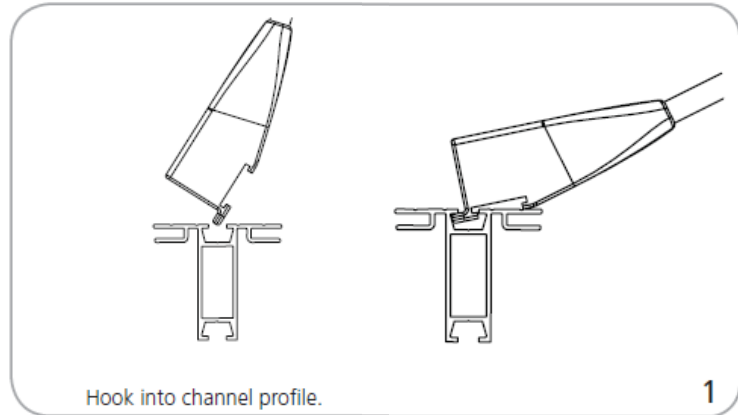

dimensions:

Hardware

Safety

Assembled unit:
4.13" w x 17" d
105mm(w) x 432mm(d)

Approximate weight:
Set of 2: 2.5 lbs / 2 kg
Single: 1.25 lbs / 1 kg

- Lumens = 1517M
- Light temperature = 5430K

Read all instructions
CAUTION! To reduce the risk of fire, electric shock or injury to persons:

Connect the Power Supply

Link Lights

Attach Light to Extrusion

Position Light

Connect Power