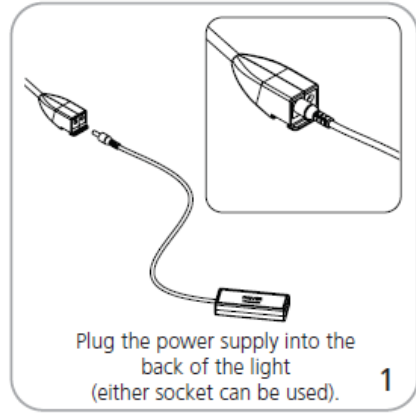

Connect the Power Supply