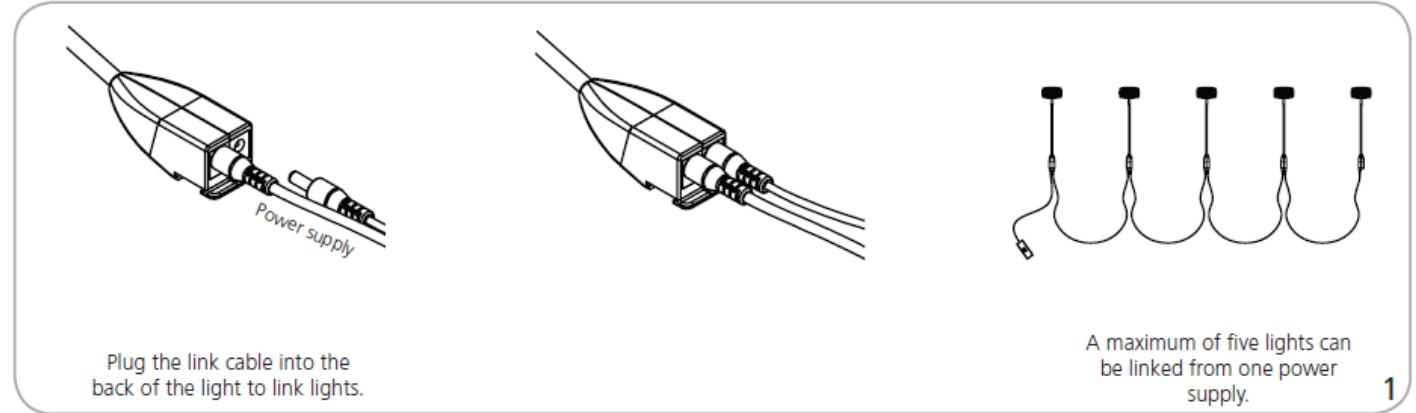

Link Lights