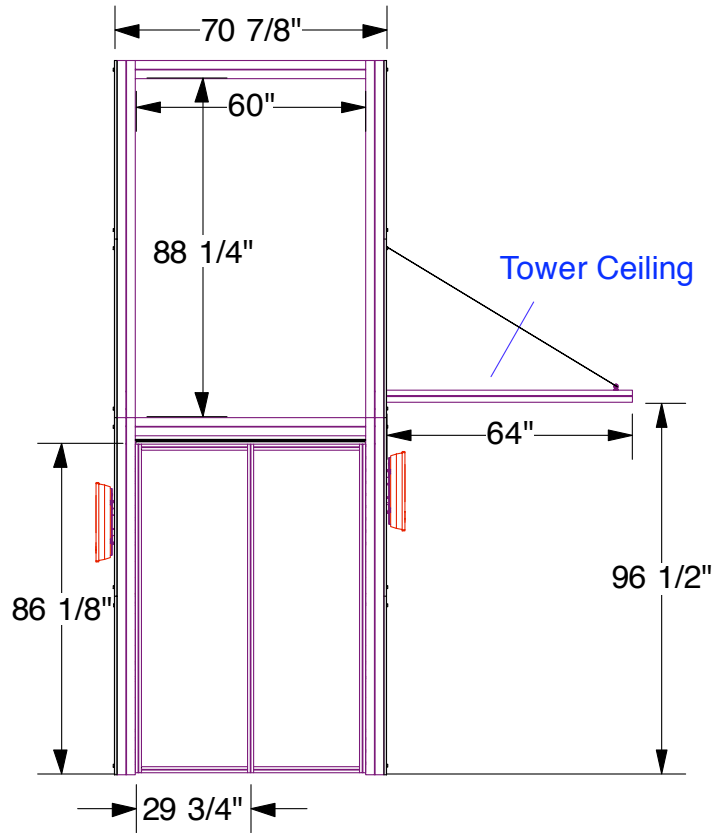

SOLAR E 20x20
Tower

FRONT VIEW

SIDE VIEW

3D VIEW