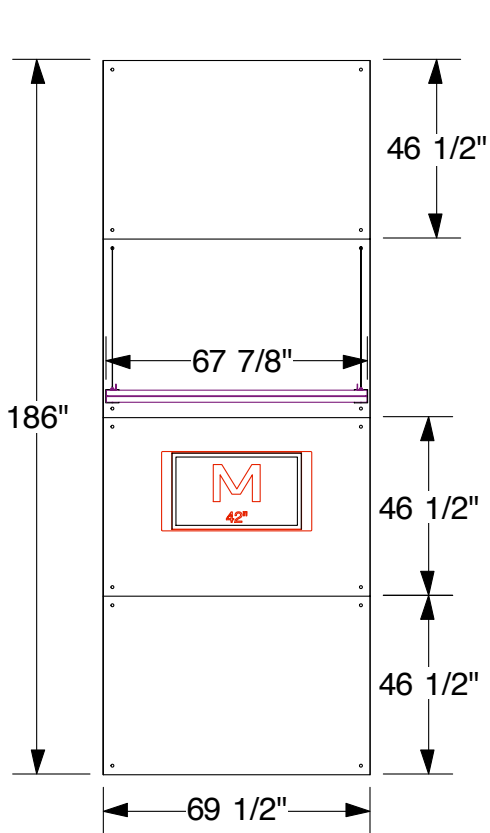

SOLAR E 20x20
Tower

FRONT VIEW

SIDE VIEW

3D VIEW