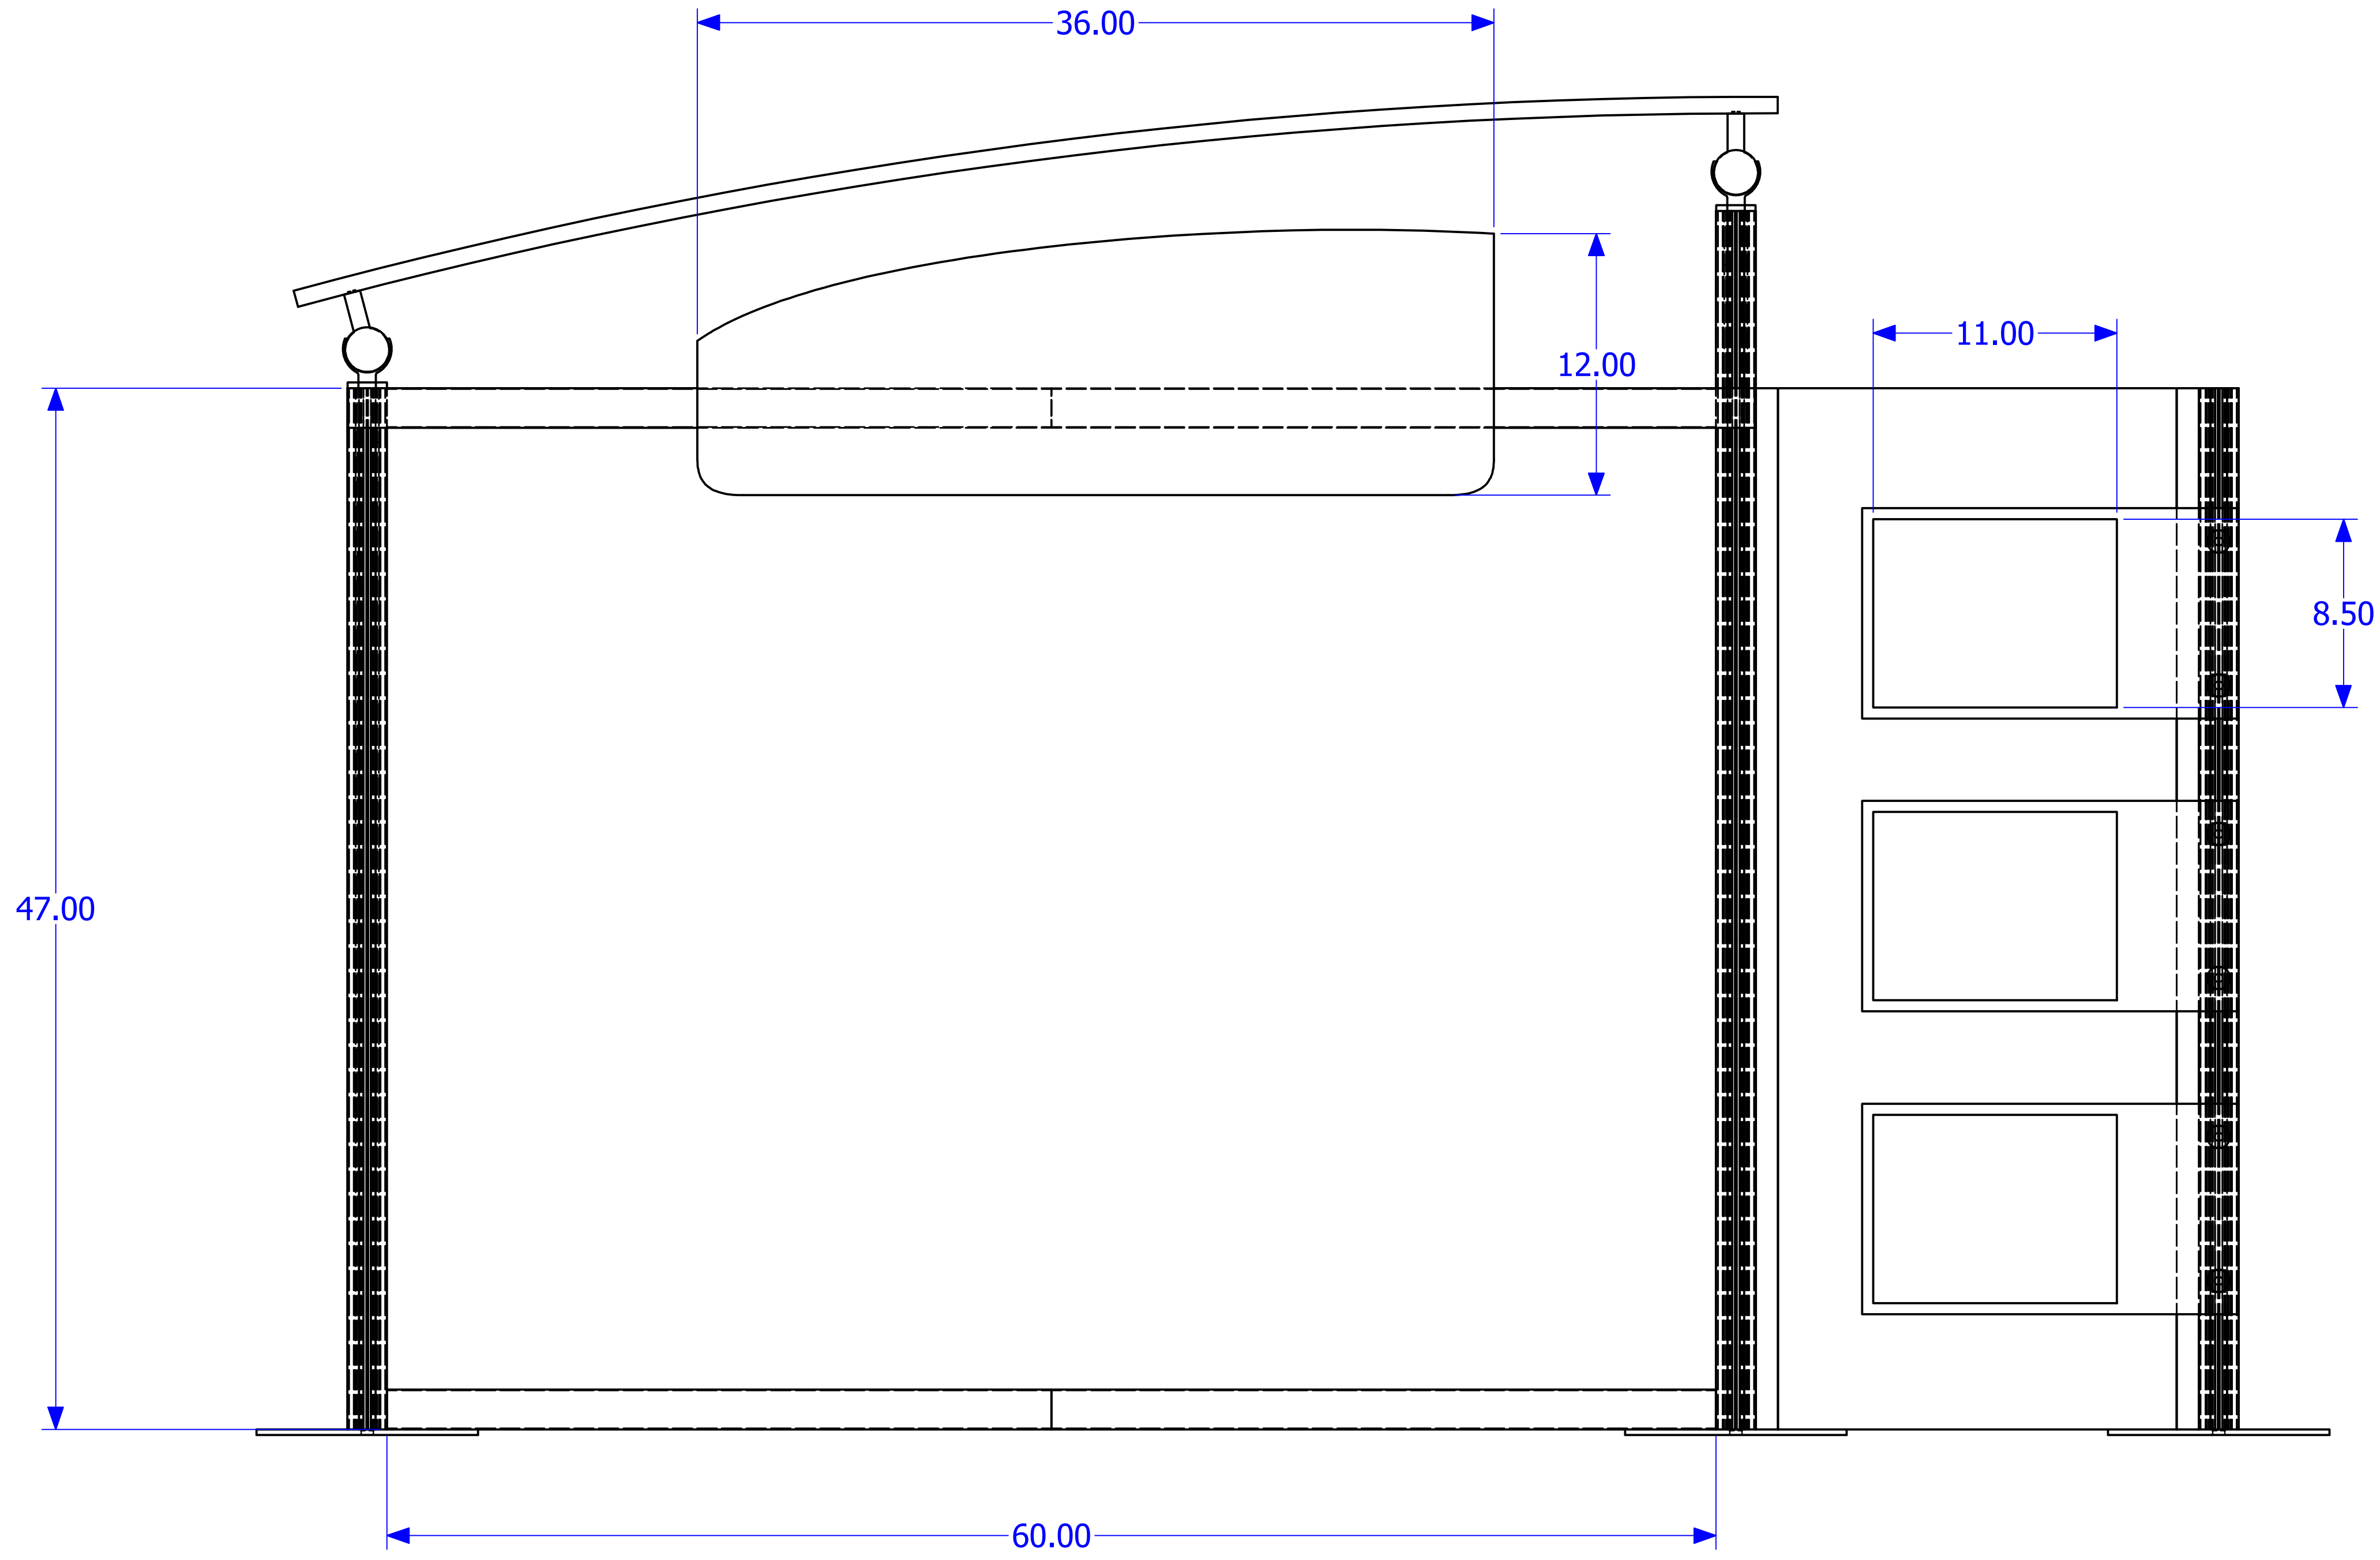

8 | 7 | 6 | 5 | 4 | 3 | 2 | 1

GRAPHIC SPECS	
PRODUCT NAME:	ECO-101T (TABLE TOP)
MATERIAL:	PARADISE FABRC
VIEWABLE SIZE:	(1) 60" x 47"
MATERIAL:	ECO BOARD
VIEWABLE/TRIM SIZE:	(1) 36" x 12"
	Velcro to Eco Glass
MATERIAL:	ECO BOARD
VIEWABLE/TRIM SIZE:	(3) 11" X 8.5"

**Please use this document for reference only.  
Contact your distributor for final graphic templates per order.**

DRAWN NATE BRONKEMA	10/2/2013	TITLE	
CHECKED		<b>ECO-101T GRAPHIC SPECS</b>	
QA		SIZE	D
MFG		DWG NO	ECO-101T GFX SPECS
APPROVED		REV	1
		SCALE	SHEET 1 OF 1