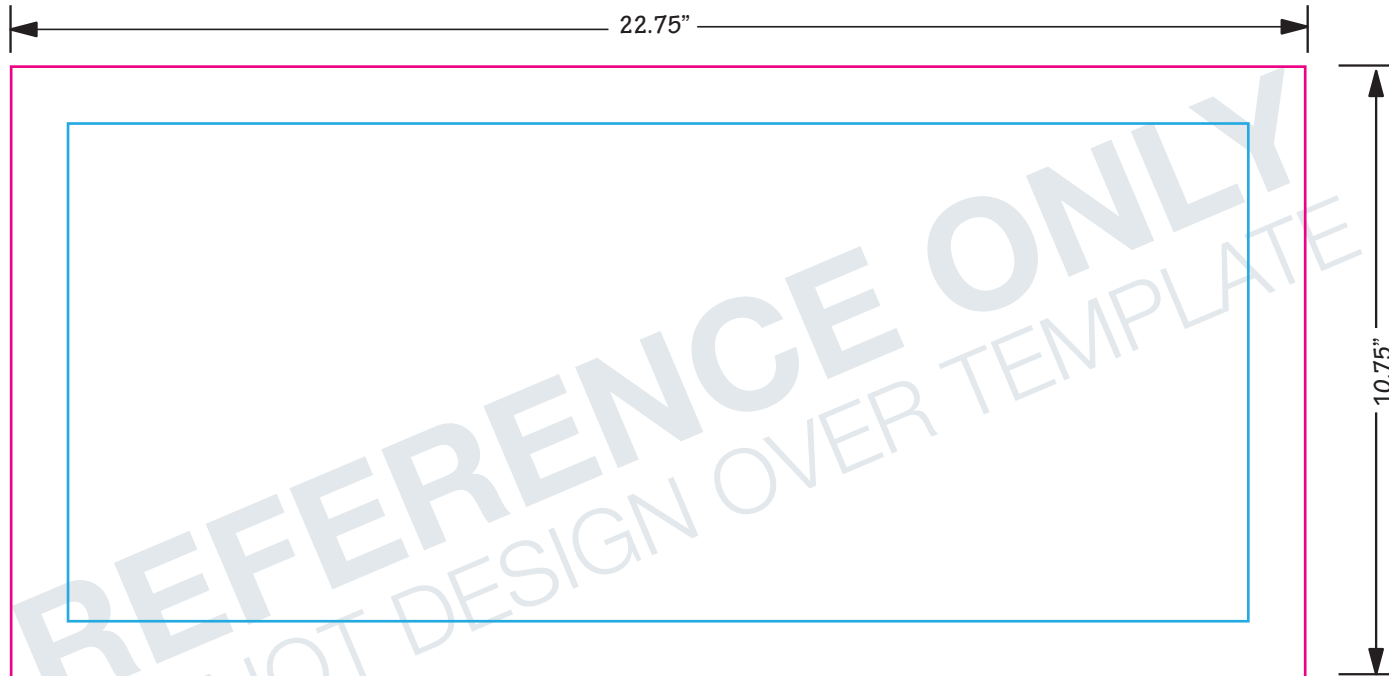

6ft/8ft Detachable Header Graphic

Fast Trak/Show N Write/Show N Fold

6FT Kit B Item#s: FTrak: 146014 / S&W: 142008 / S&F: 147007
Header Graphic Only Item# 190013

TEMPLATE KEY

-  = BLEED AREA
-  = FINISHED SIZE
-  = SAFE AREA
-  = STITCH LINE

BLEED AREA

N/A
(no bleed on this product)
Area of art that is used for finishing product. Background color/image should extend into this area.

FINISHED SIZE

22.75"W x 10.75"H
Area of art that is visible after finishing product. Background color/image should extend into the bleed area.

STITCH LINE

N/A
(no stitch on this product)

SAFE AREA

20.75"W x 8.75"H
Recommended area to place artwork. Artwork within this area will be safe from variance in cut of finished edge /stitch line.

Using PMS colors in your art is recommended but an exact match cannot be guaranteed.

 = SAFE AREA

 = STITCH LINE

CUSTOMER NOTE:

- Design each print file on its own artboard to the finished area size. (1) print files total

Header:  22.75" W x 10.75" H

- All images must be embedded.
- All fonts must be in outline format.