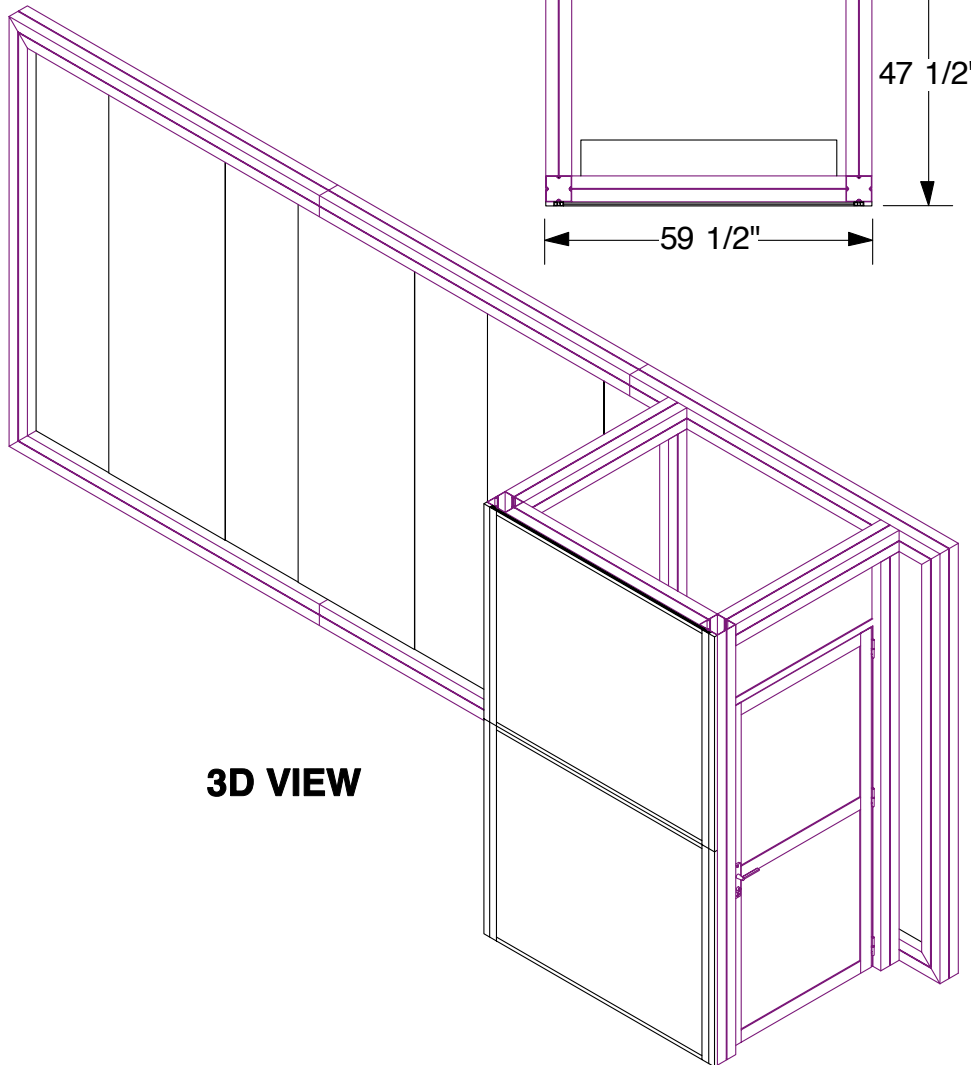

SOLAR E 10x20
Backwall

FRONT VIEW

TOP VIEW

3D VIEW

Frosted Plex

SIDE VIEW