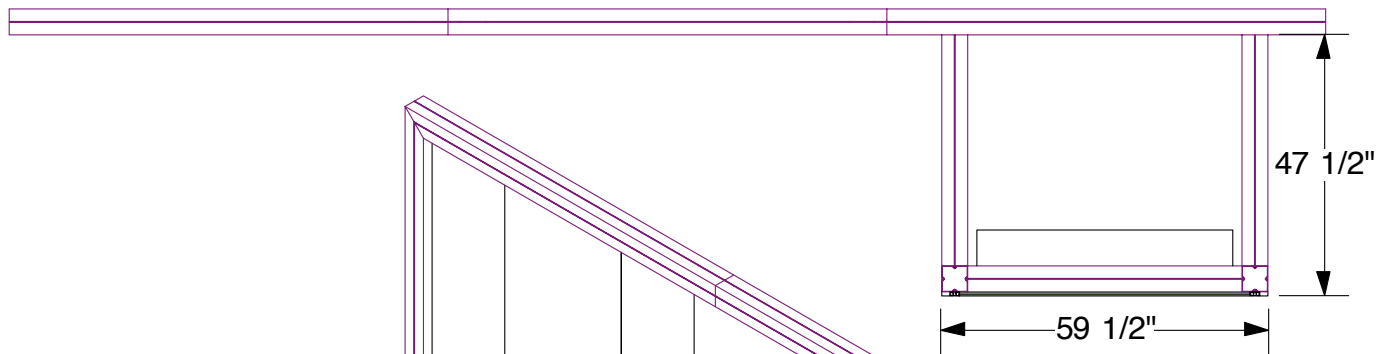

SOLAR E 10x20
Backwall

FRONT VIEW

TOP VIEW

3D VIEW

Frosted Plex

SIDE VIEW