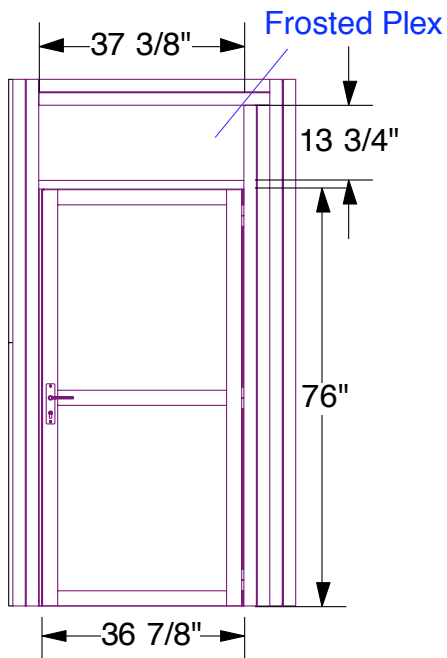

SOLAR E 10x20
Backwall

FRONT VIEW

TOP VIEW

3D VIEW

Frosted Plex

SIDE VIEW