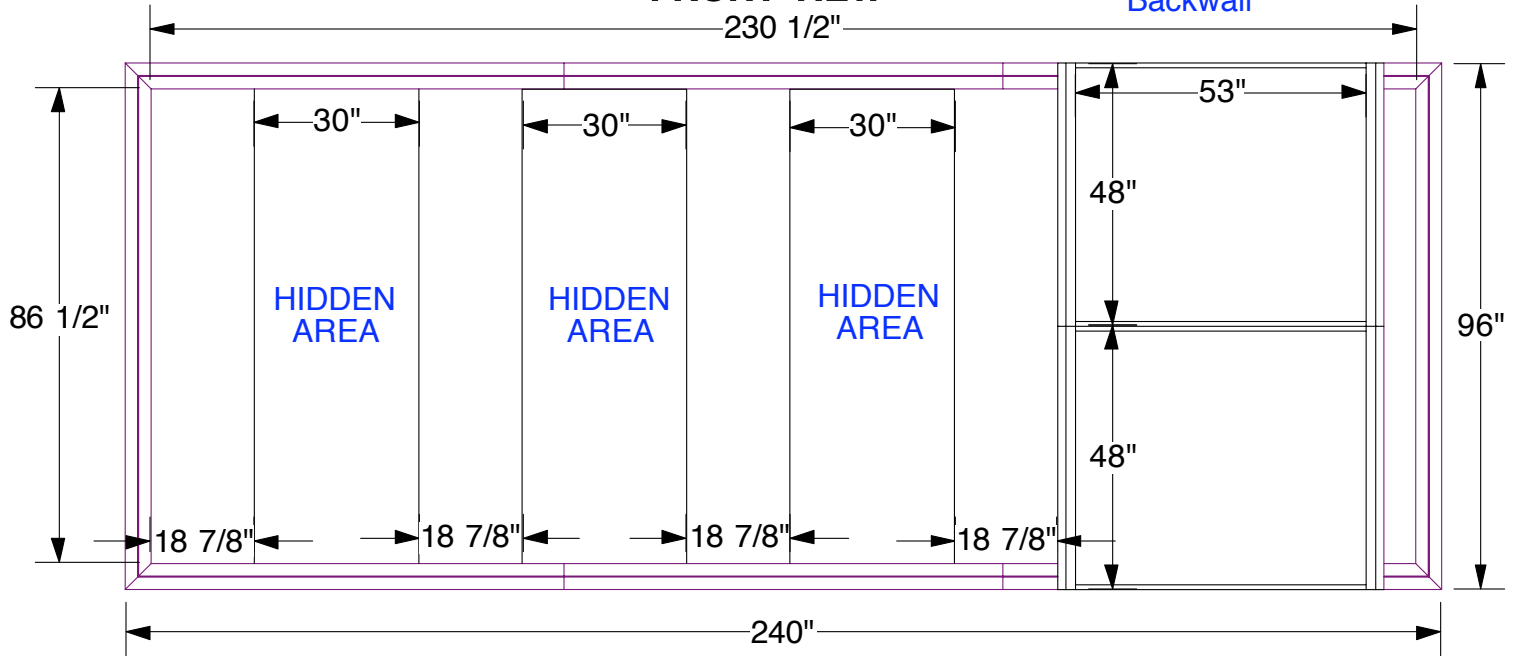

SOLAR E 10x20
Backwall

FRONT VIEW

TOP VIEW

3D VIEW

Frosted Plex

SIDE VIEW