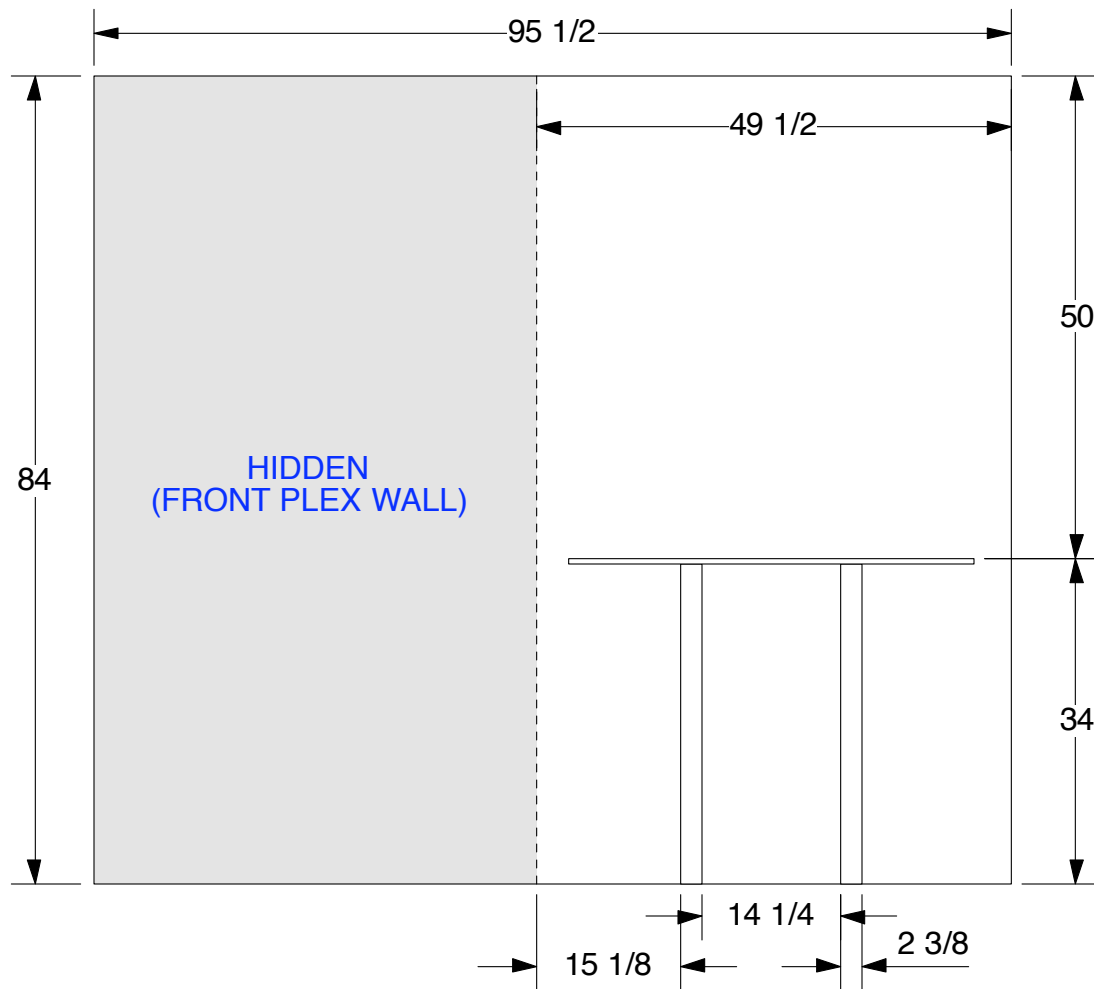

SOLAR A 10x10
Fabric Graphic

FRONT VIEW

Notes:

1. Overall fabric dims: 84" H x 95.5" W
2. Please add 1" bleed on all sides for sewing purposes.